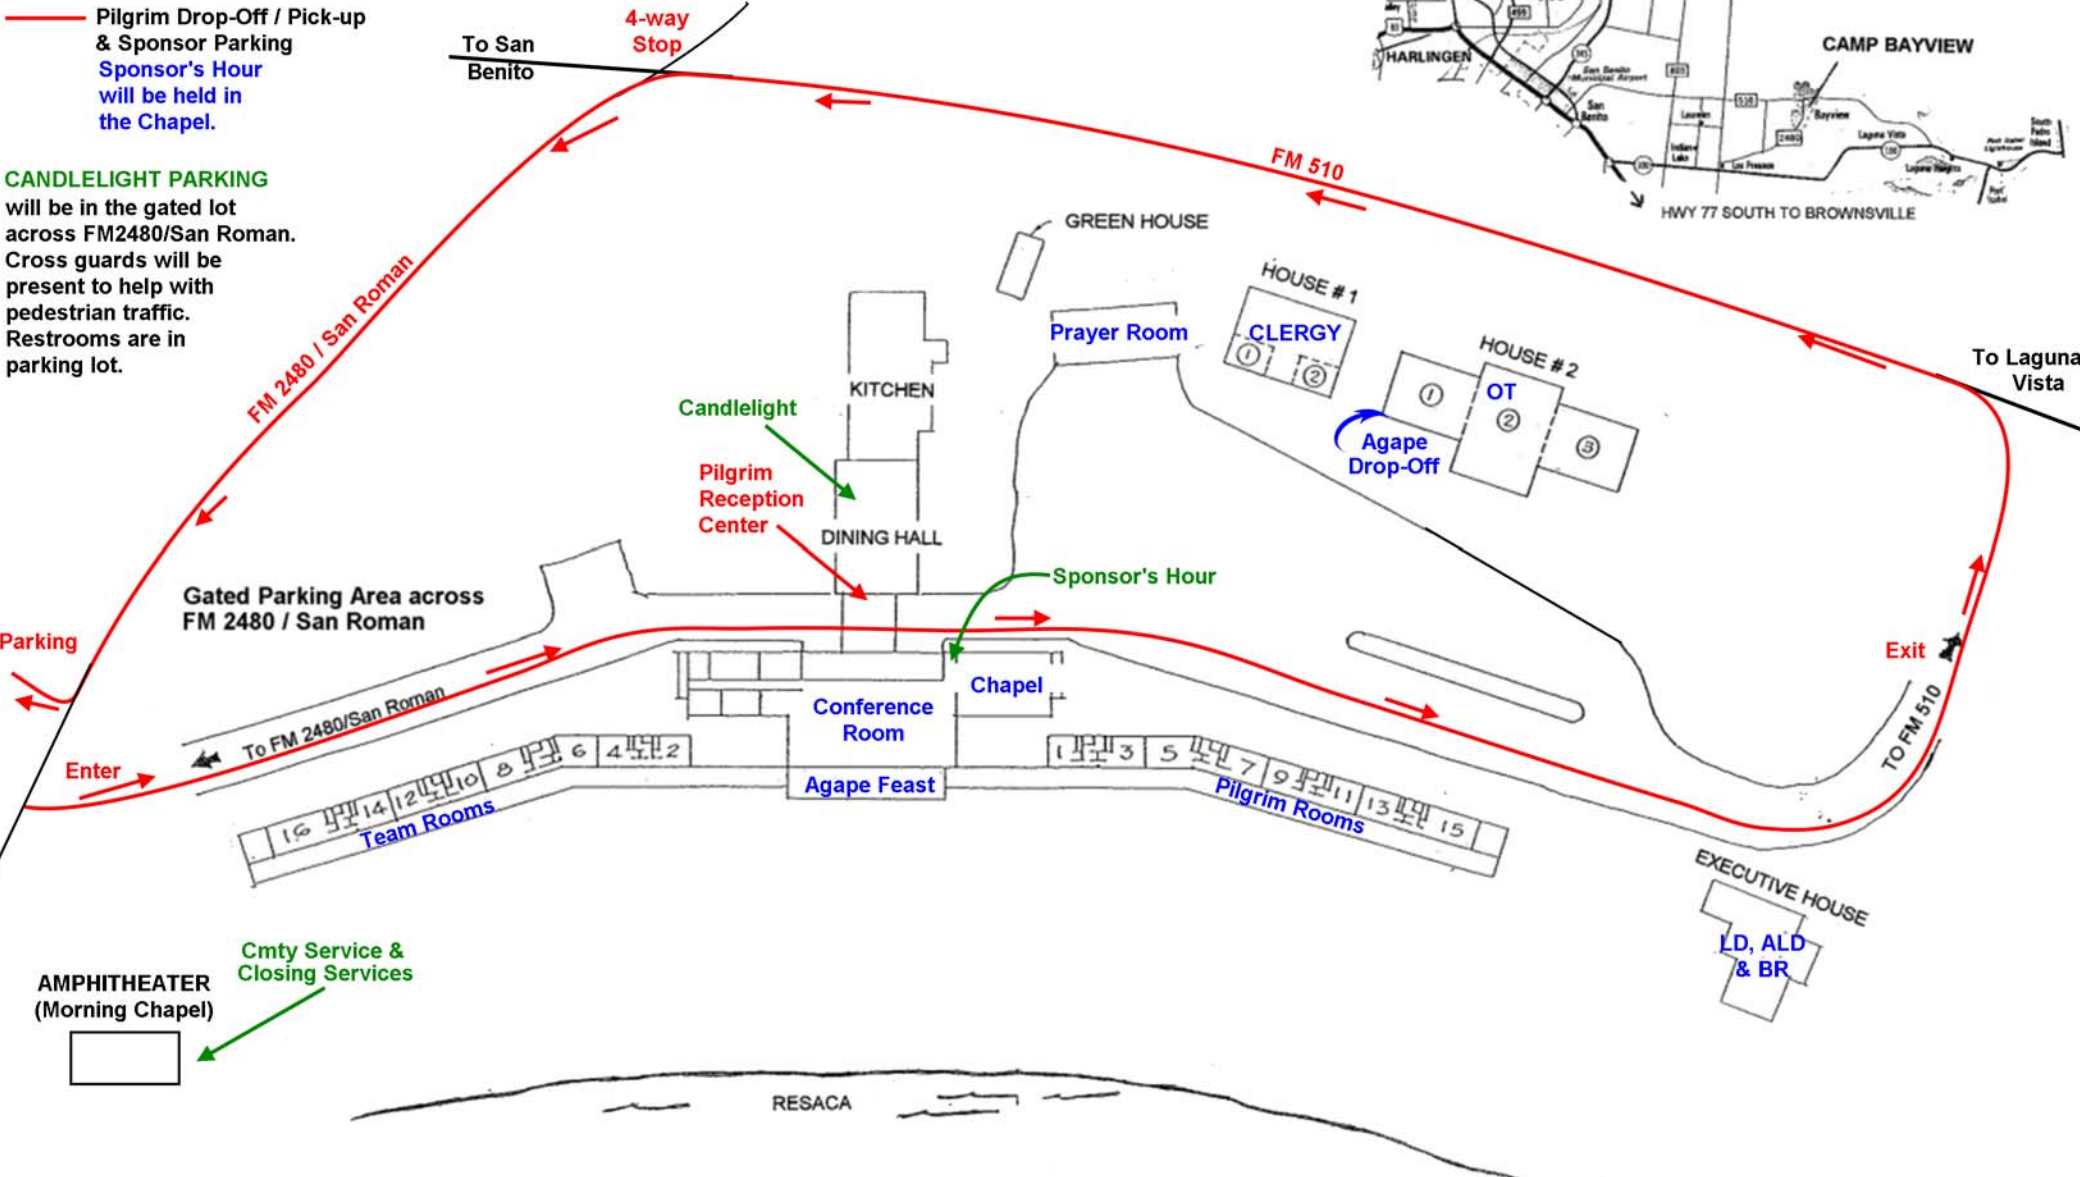

Bay View Girl Scout Camp / Valley Walk to Emmaus Weekend

Pilgrim Drop-Off / Pick-up & Sponsor Parking  
 Sponsor's Hour will be held in the Chapel.

CANDLELIGHT PARKING will be in the gated lot across FM2480/San Roman. Cross guards will be present to help with pedestrian traffic. Restrooms are in parking lot.

AMPHITHEATER (Morning Chapel)  
 Cmtly Service & Closing Services

Parking

Enter

Exit

Gated Parking Area across FM 2480 / San Roman

FM 2480 / San Roman

FM 510

To San Benito

To Laguna Vista

TO FM 510

4-way Stop

Team Rooms

Pilgrim Rooms

RESACA